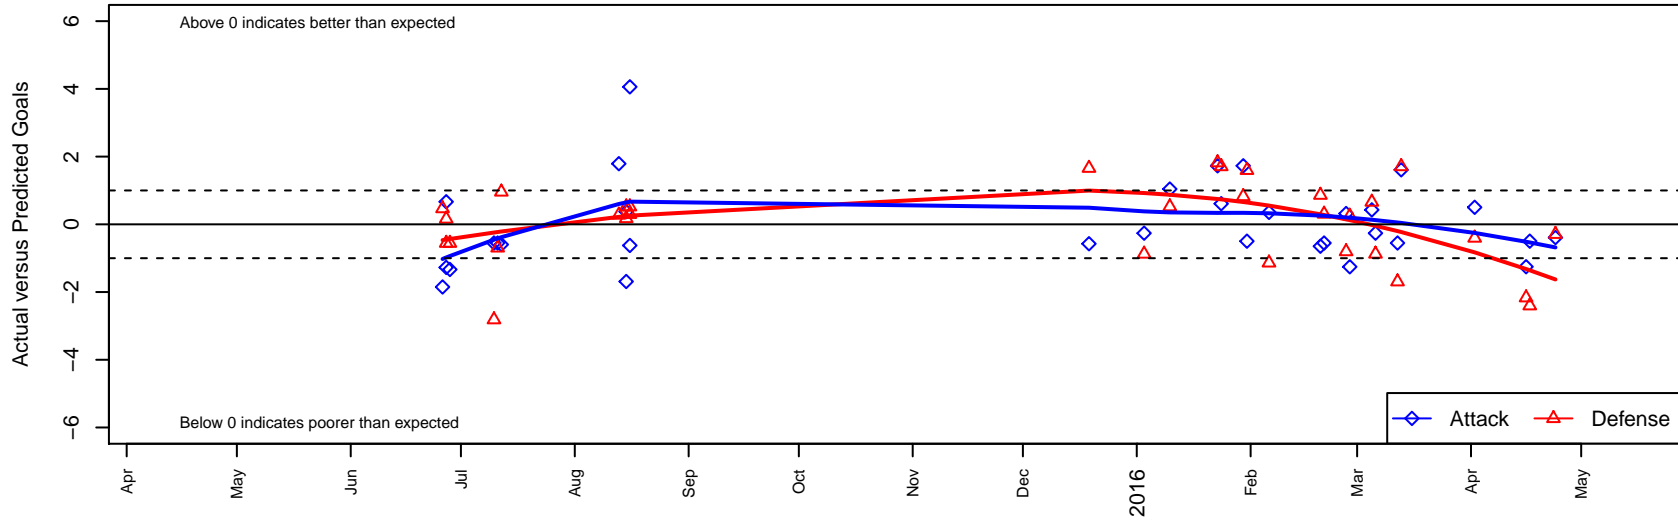

Harbor Premier Green G00

Harbor FC
 Gig Harbor, WA
 G00 total strength=1539
 attack=10.8 defense=15.51
 fall league = Win RCL G00 Div 1

alt names used:
 Harbor Premier G'00 Green
 HARBOR PREMIER G'00 GREEN (WA)
 HARBOR PREMIER G'00 GREEN (WA)
 Harbor Premier G00 Green A
 HARBOR PREMIER G'00 GREEN (WA)
 Harbor Premier G00 Green A
 Harbor Premier G00 Green A

Venues played:
 2015 RVS Classic GU15
 2015 Nike Crossfire Challenge Super Group U'
 2015 Bigfoot Gold U15
 2015 Win RCL G00 Div 1
 2015 NWCL U15
 2015 WYS Championship G00

Harbor Premier Green G00
 Dots are actual minus expected GF (blue circles) and GA (red triangles).
 Blue line is smoothed change in attack strength. Red is smoothed change in defense strength.

**attack and defense variance (black dot)
relative to other teams
and top 10 in region**

**attack and defense rating
relative to others at age
and all opponents in last 13 months**

Performance relative to 13 month average