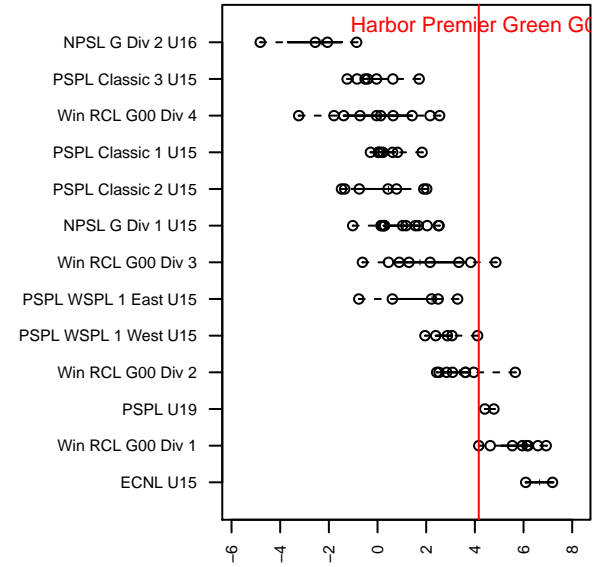

Harbor Premier Green G00

Harbor FC
 Gig Harbor, WA
 G00 total strength=1539
 attack=10.8 defense=15.51
 fall league = Win RCL G00 Div 1

alt names used:
 Harbor Premier G'00 Green
 HARBOR PREMIER G'00 GREEN (WA)
 HARBOR PREMIER G'00 GREEN (WA)
 Harbor Premier G00 Green A
 HARBOR PREMIER G'00 GREEN (WA)
 Harbor Premier G00 Green A
 Harbor Premier G00 Green A

Venues played:
 2015 RVS Classic GU15
 2015 Nike Crossfire Challenge Super Group U'
 2015 Bigfoot Gold U15
 2015 Win RCL G00 Div 1
 2015 NWCL U15
 2015 WYS Championship G00

Harbor Premier Green G00
 Dots are actual minus expected GF (blue circles) and GA (red triangles).
 Blue line is smoothed change in attack strength. Red is smoothed change in defense strength.

**attack and defense variance (black dot)
relative to other teams
and top 10 in region**

**attack and defense rating
relative to others at age
and all opponents in last 13 months**

Performance relative to 13 month average