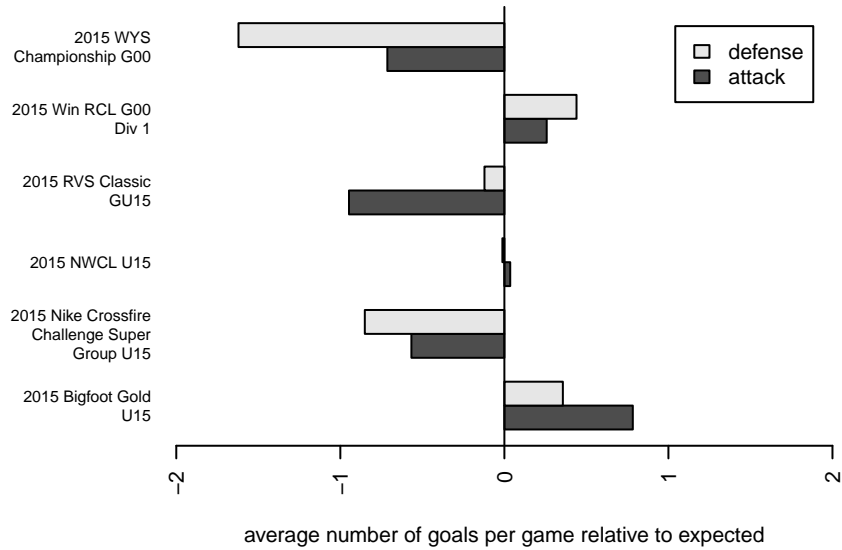

Harbor Premier Green G00

Harbor FC
 Gig Harbor, WA
 G00 total strength=1539
 attack=10.8 defense=15.51
 fall league = Win RCL G00 Div 1

alt names used:
 Harbor Premier G'00 Green
 HARBOR PREMIER G'00 GREEN (WA)
 HARBOR PREMIER G'00 GREEN (WA)
 Harbor Premier G00 Green A
 HARBOR PREMIER G'00 GREEN (WA)
 Harbor Premier G00 Green A
 Harbor Premier G00 Green A

Venues played:
 2015 RVS Classic GU15
 2015 Nike Crossfire Challenge Super Group U'
 2015 Bigfoot Gold U15
 2015 Win RCL G00 Div 1
 2015 NWCL U15
 2015 WYS Championship G00

Harbor Premier Green G00
 Dots are actual minus expected GF (blue circles) and GA (red triangles).
 Blue line is smoothed change in attack strength. Red is smoothed change in defense strength.

**attack and defense variance (black dot)
relative to other teams
and top 10 in region**

**attack and defense rating
relative to others at age
and all opponents in last 13 months**

Performance relative to 13 month average