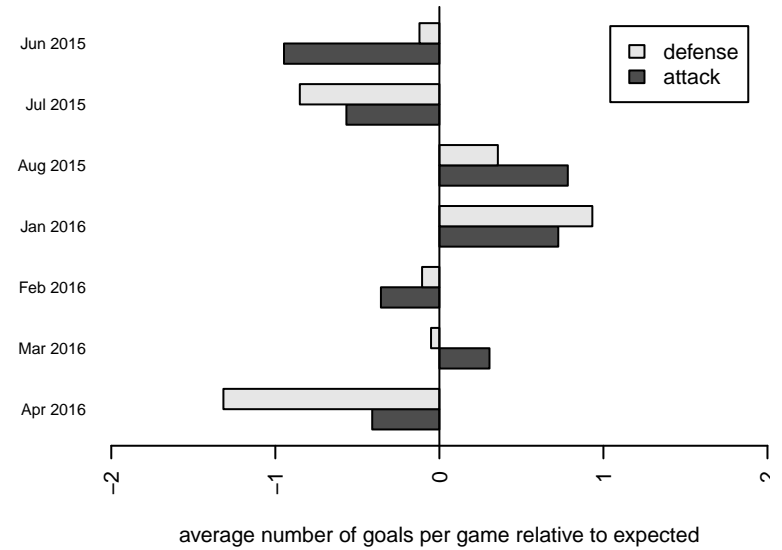

Performance relative to 13 month average